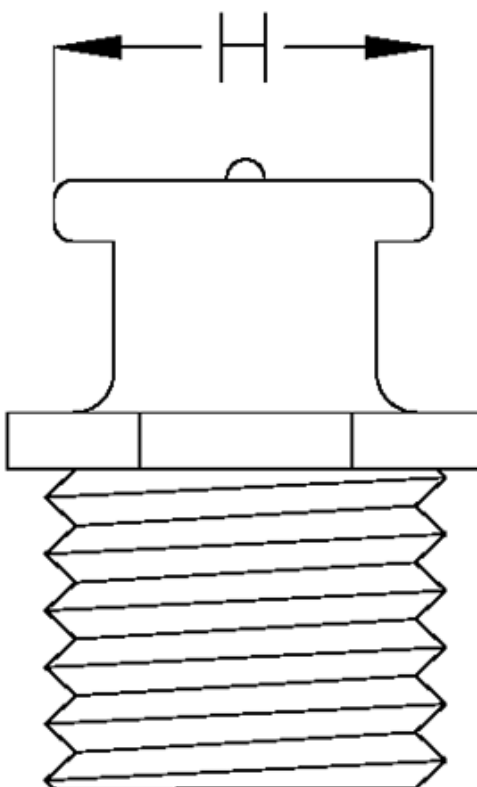

Article number: 5309312003

Description: KLEE Button head lubrication nipple DIN 3404
M22 head \varnothing 22mm, M10x1,5

Measures

H = 22

Thread = M10x1,5